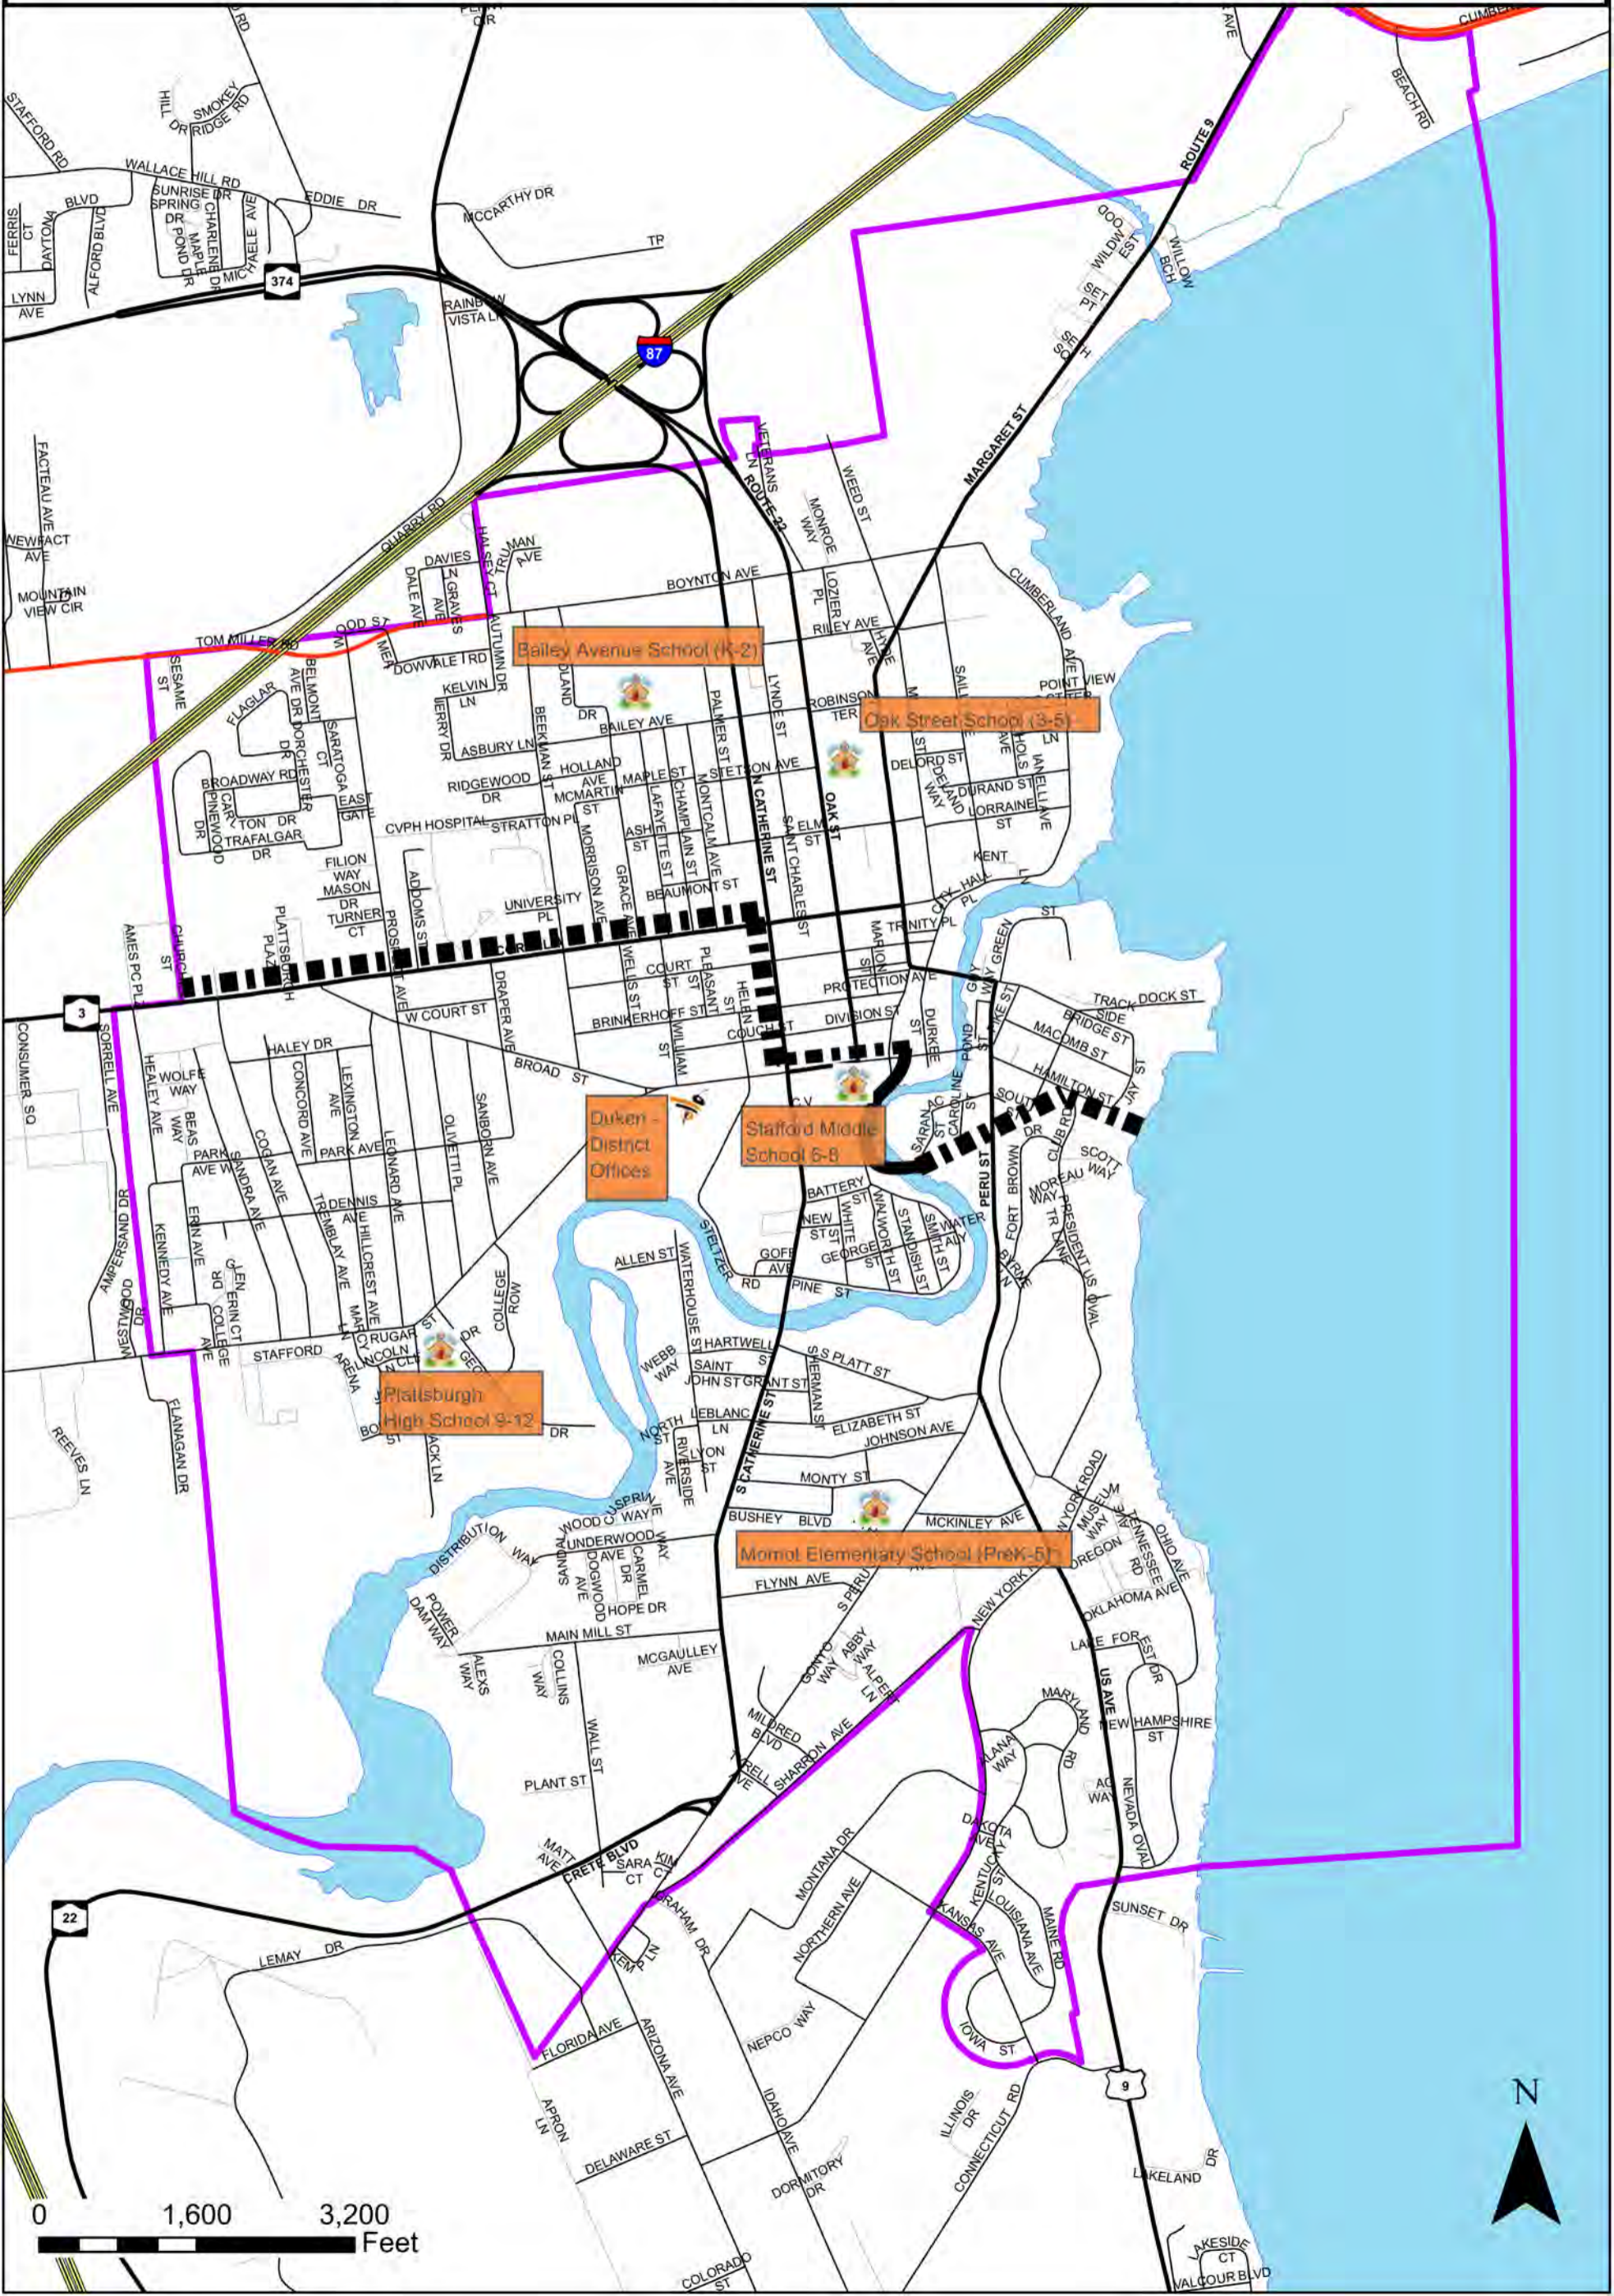

Plattsburgh City School District
 49 Broad Street
 Plattsburgh, NY 12901
 (518) 957-6000

0 1,600 3,200 Feet